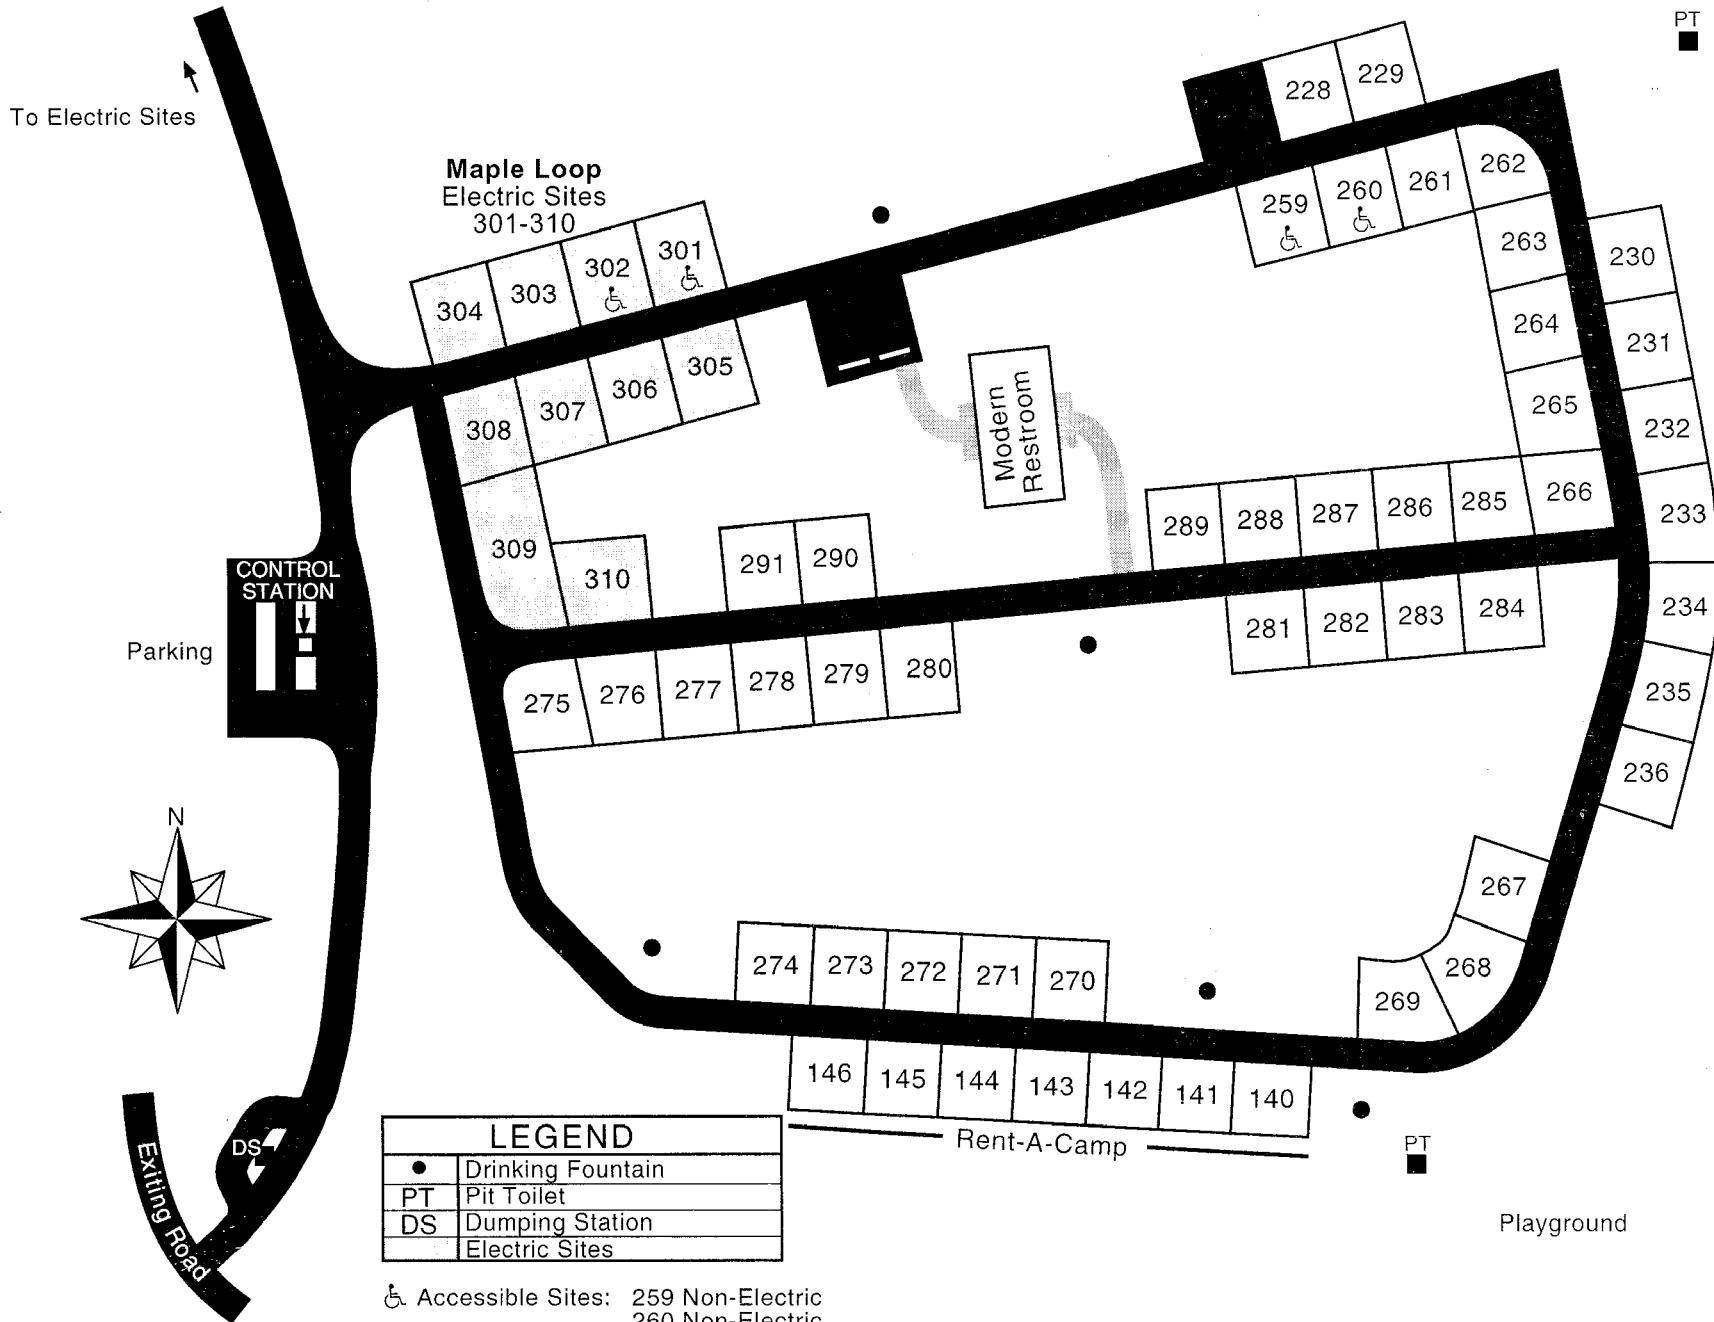

SHAKAMAK STATE PARK ELECTRIC & NON-ELECTRIC CAMPGROUND

LEGEND	
●	Drinking Fountain
PT	Pit Toilet
DS	Dumping Station
	Electric Sites

♿ Accessible Sites: 259 Non-Electric
260 Non-Electric
301 Electric
302 Electric