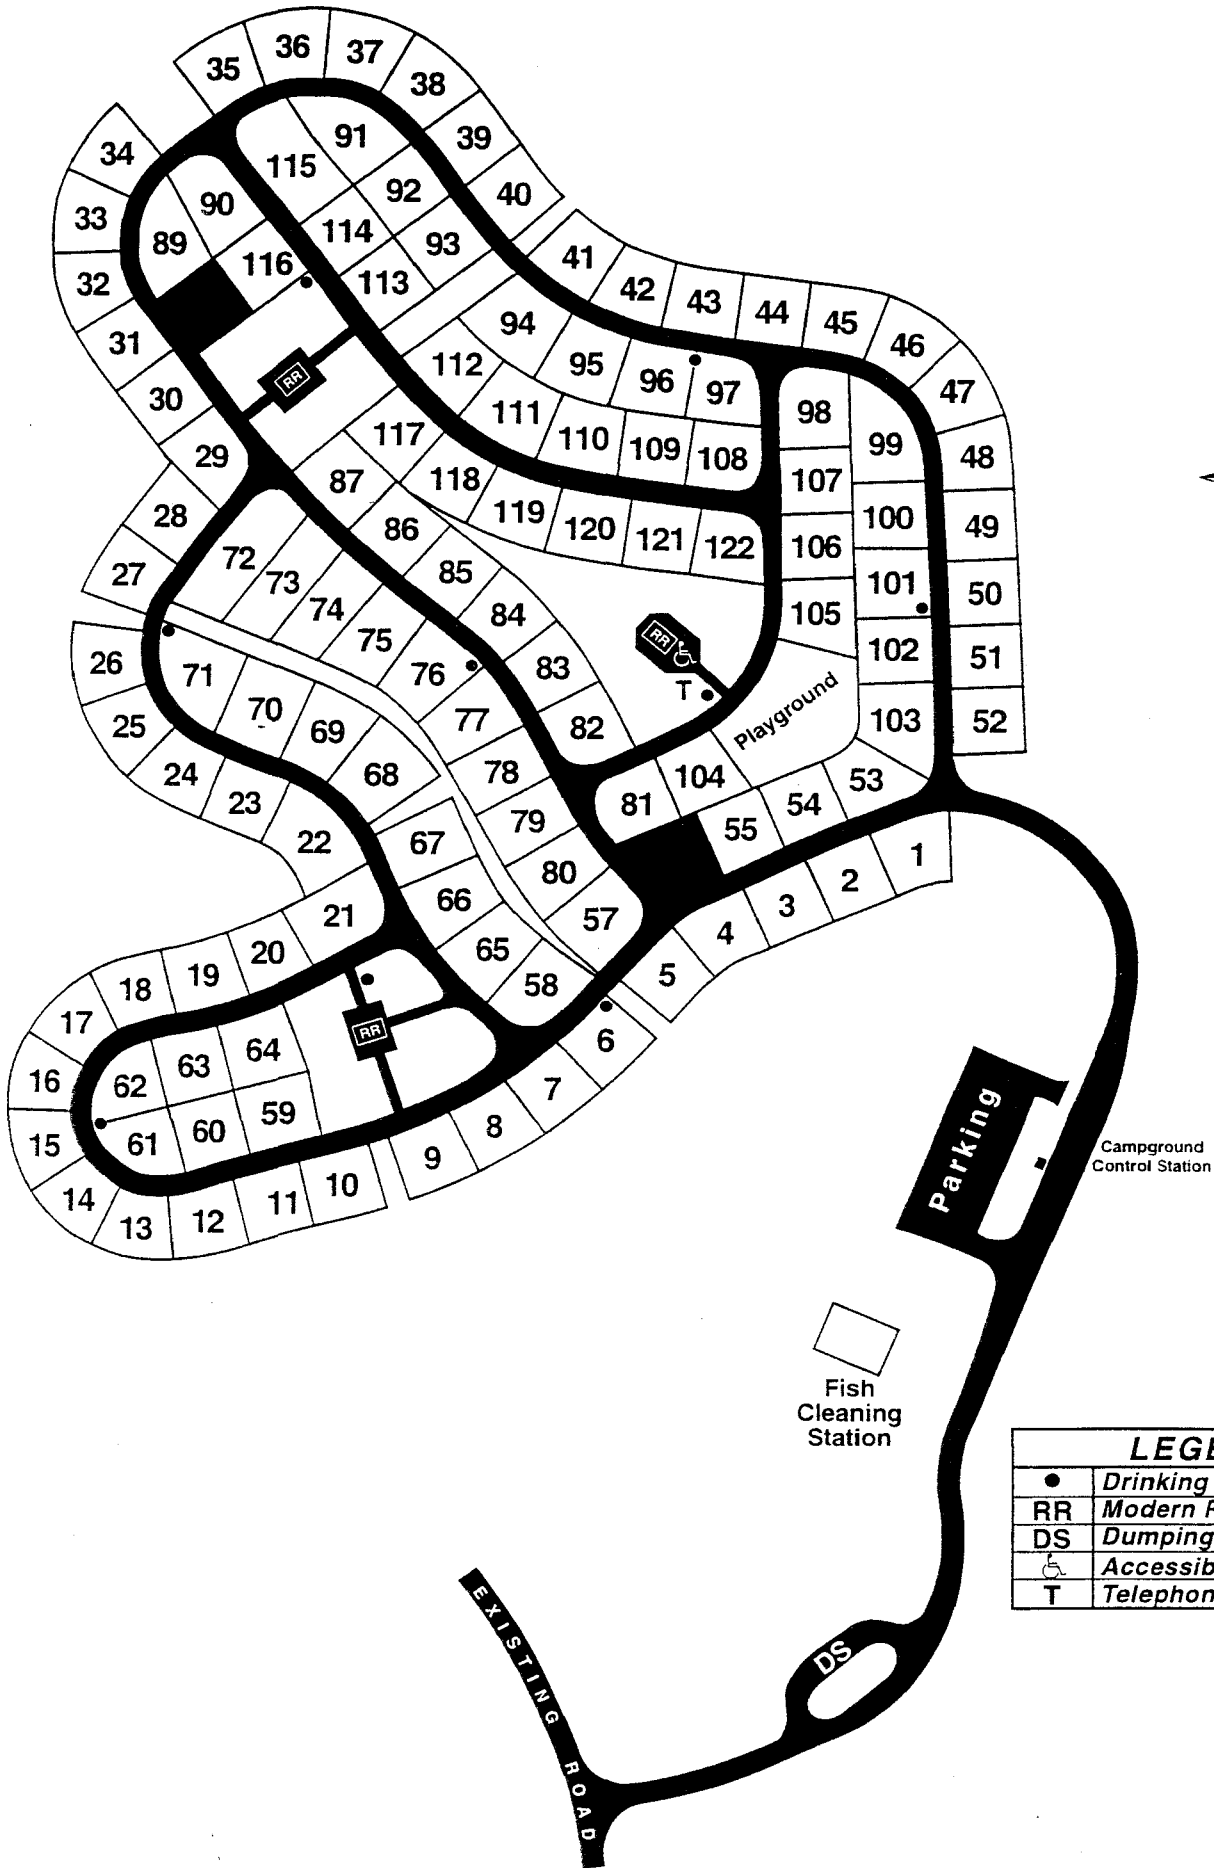

SHAKAMAK STATE PARK CAMPGROUND MAP

LEGEND	
●	Drinking Fountain
RR	Modern Restroom
DS	Dumping Station
♿	Accessible
T	Telephone